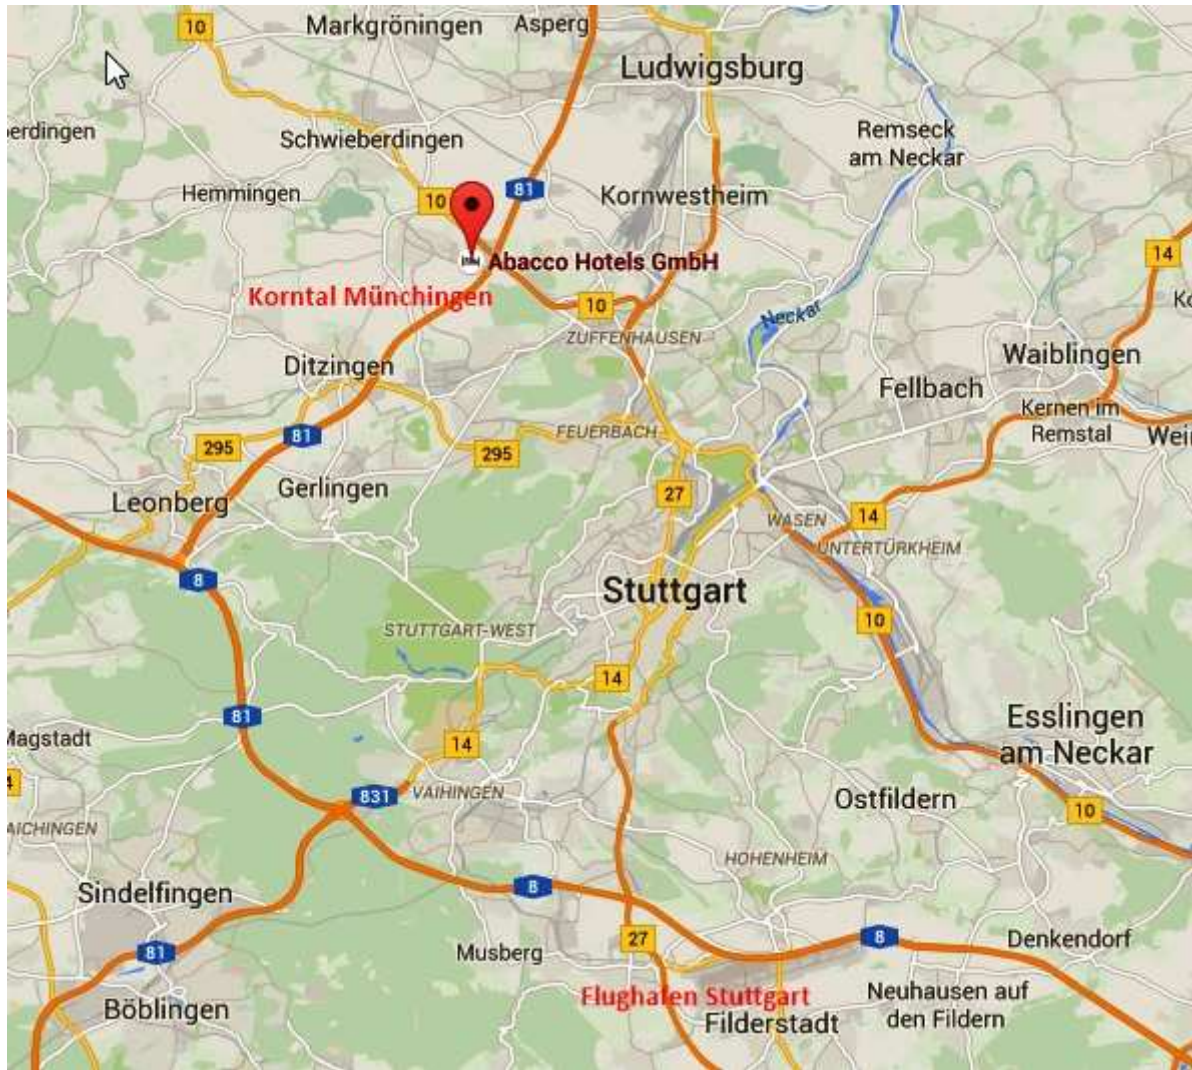

Das **ABACCO HOTEL** liegt verkehrsgünstig in der Nähe zur A 81 und der B10.

**BITTE BEACHTEN SIE**, dass wir unseren Gästen 300 kostenfreie Parkplätze am Haus bereithalten!

**BY CAR:** Leave the Autobahn A 81 at exit „Stuttgart Zuffenhausen“, and follow the direction to Münchingen (on B10), then Exit to „Münchingen“. Leave at the first crossing to the right into „Kornwestheimer Straße“. Upon the first traffic light turn off to the left into „Stuttgarter Straße“. You will find our hotel on the right side. Within Münchingen you can also follow the orange ABACCO signs.

**BY PLANE / TRAIN:** From the airport Stuttgart take the S-Bahn (metro) S2 (direction „Schorndorf“) or S3 (direction „Backnang“) and get off at „Hauptbahnhof Stuttgart“ (central station).

From Stuttgart central station take the S-Bahn S4 (direction „Marbach“), S5 (direction „Bietigheim“) or S6 (direction „Weil der Stadt“) and get off after 3 stops in „Zuffenhausen“.

**PLEASE NOTE** that we have 300 parking lots in front of the hotel, for our hotel guests free of charge!

**GeoData:** Breite/Latitude: 48.85004 – Länge/Longitude: 9.11283

Entfernung des Abacco Hotels zum Flughafen Stuttgart: 32 km